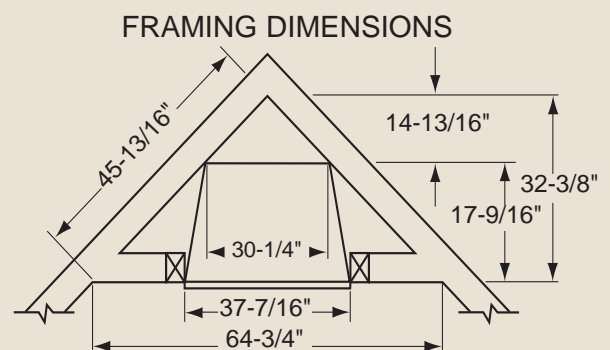

A Brand of Monessen Hearth Systems Co.
149 Cleveland Drive, Paris, Kentucky 40361

www.monessenhearth.com

To avoid personal injury or property damage, the product described by this brochure must be installed, operated and maintained in strict compliance with the instructions packaged with the product and all applicable building or fire codes. Contact local building or fire officials about restrictions and installation inspection requirements. All photographs and drawings on this brochure are for illustrative purposes only and are not intended for, nor should they be used as a substitute for the instructions packaged with the unit. Appearance and specifications of the product are subject to change without notice. © 2007 Monessen Hearth Systems Co.